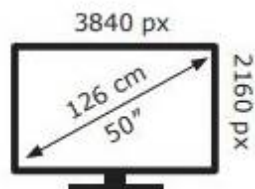

**ENERG** ⚡

Hisense

50A79GQ

**78** kWh/1000h

ABCDEF**G**

**105** kWh/1000h

2019/2013